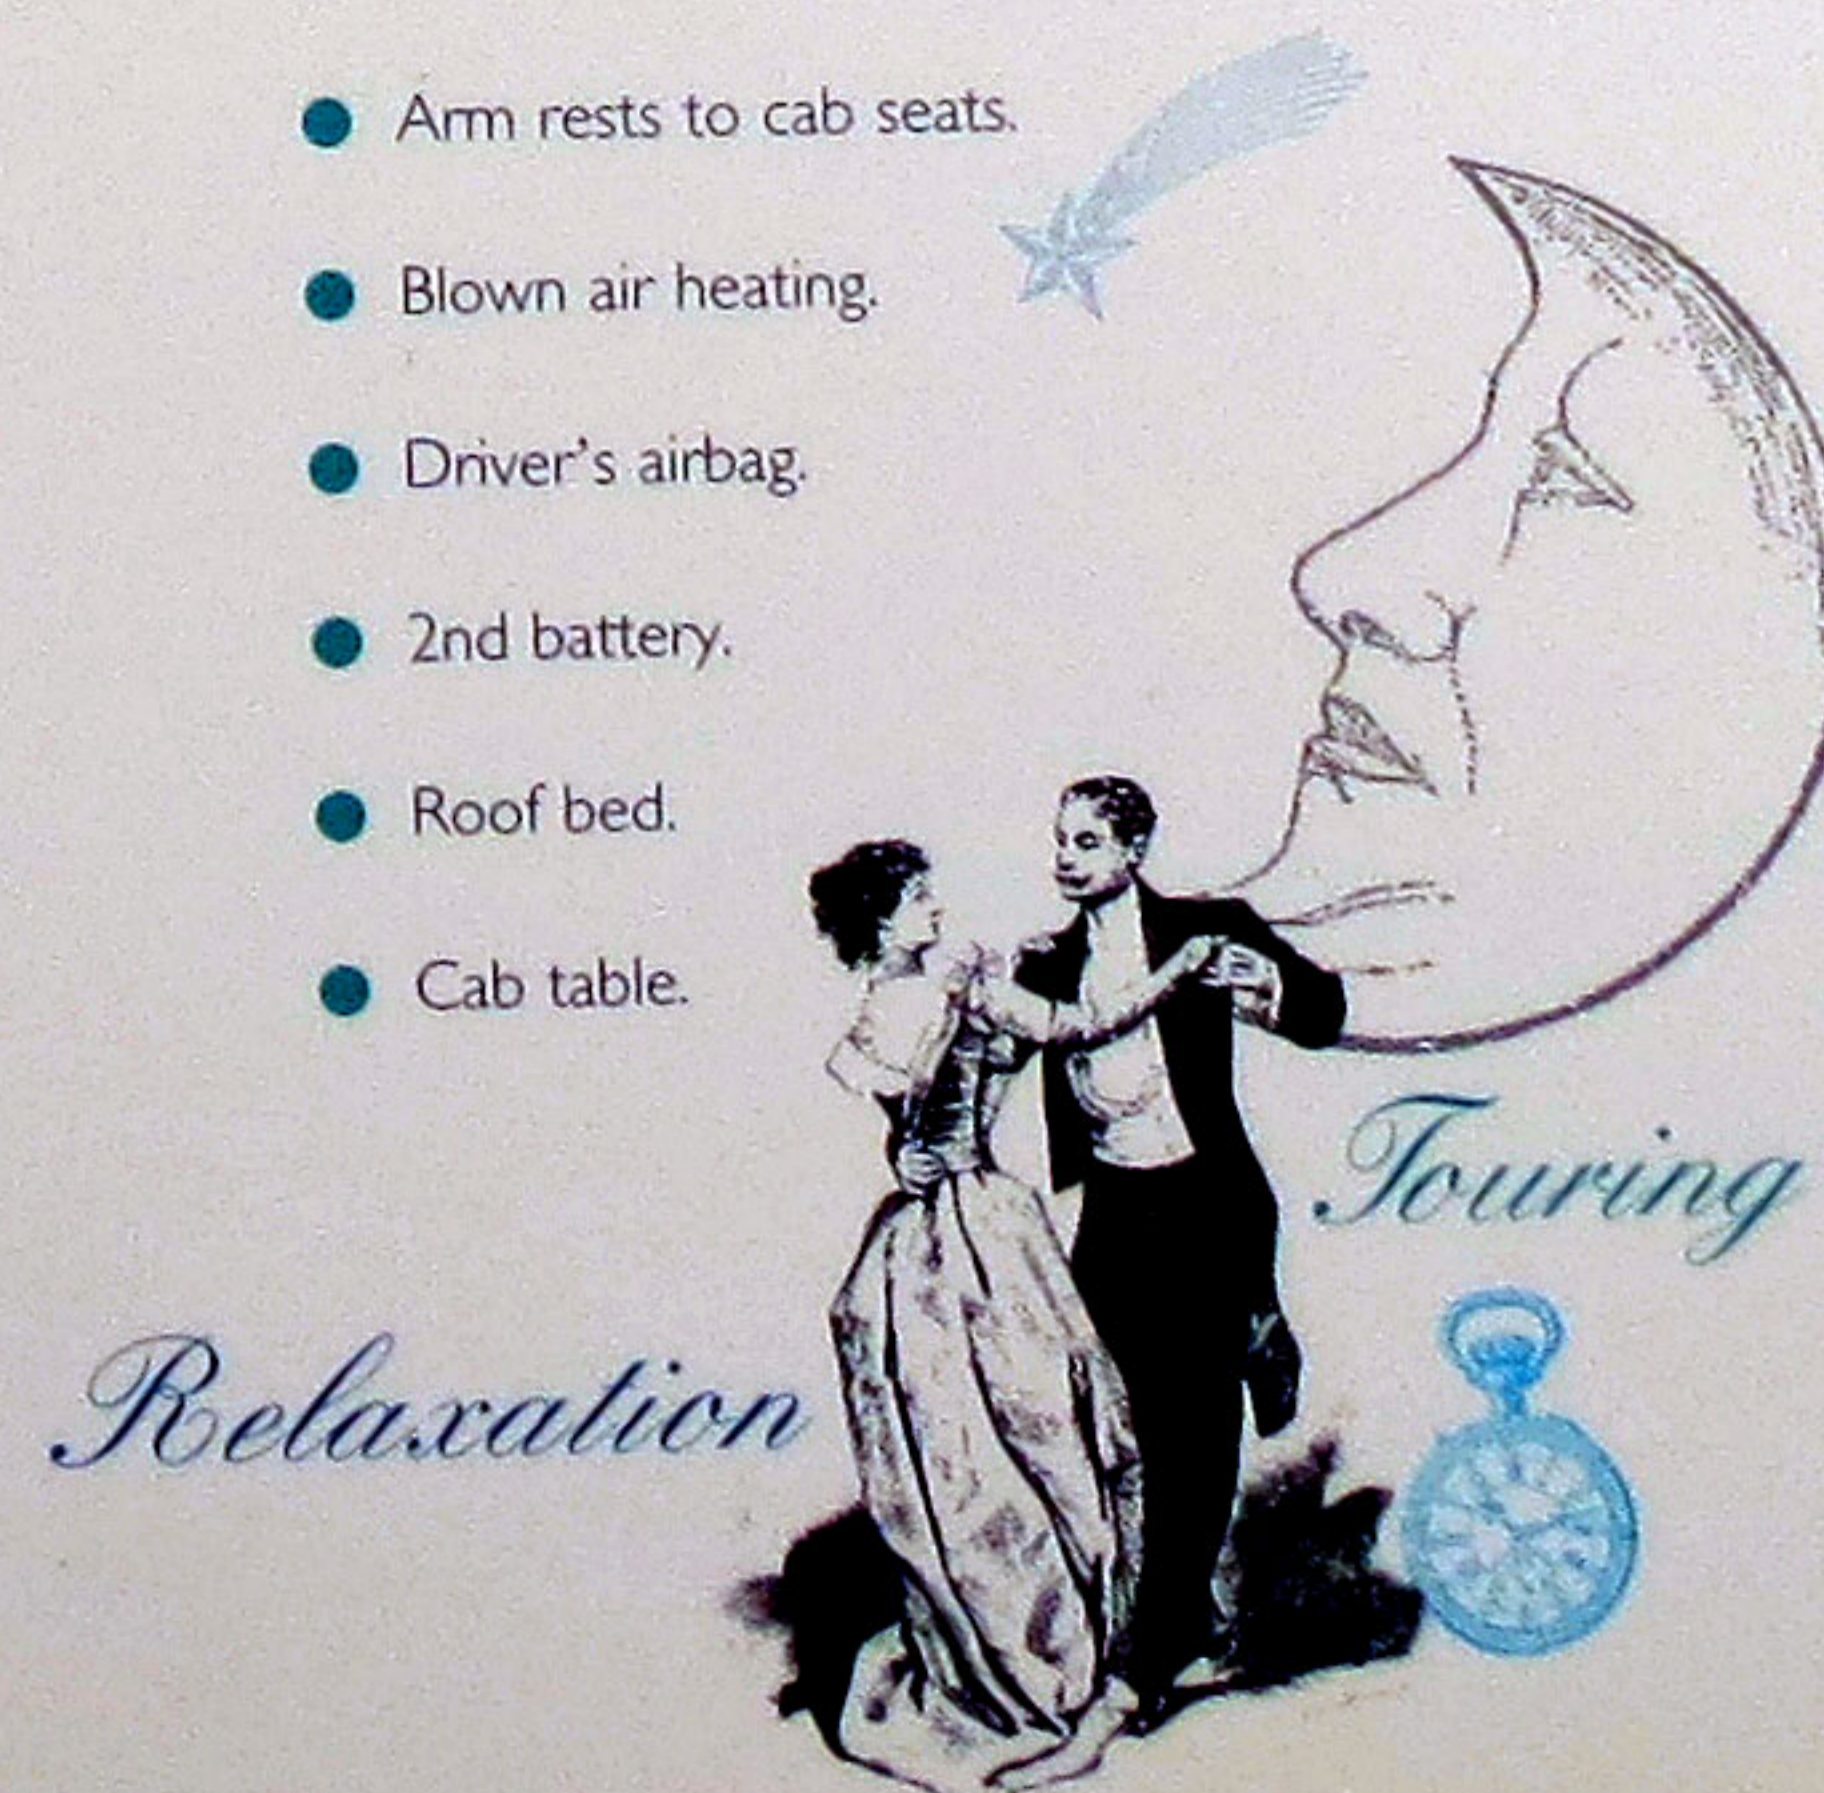

OPTIONAL EXTRAS

- ABS braking.
- 'Synchro' 4 wheel drive available on 2.4 litre diesel and 2.5 litre petrol.
- Automatic transmission (on 2.5 litre petrol engine only).
- Electric cab windows and mirrors.
- Rear tailgate wash/wipe.
- Arm rests to cab seats.
- Blown air heating.
- Driver's airbag.
- 2nd battery.
- Roof bed.
- Cab table.