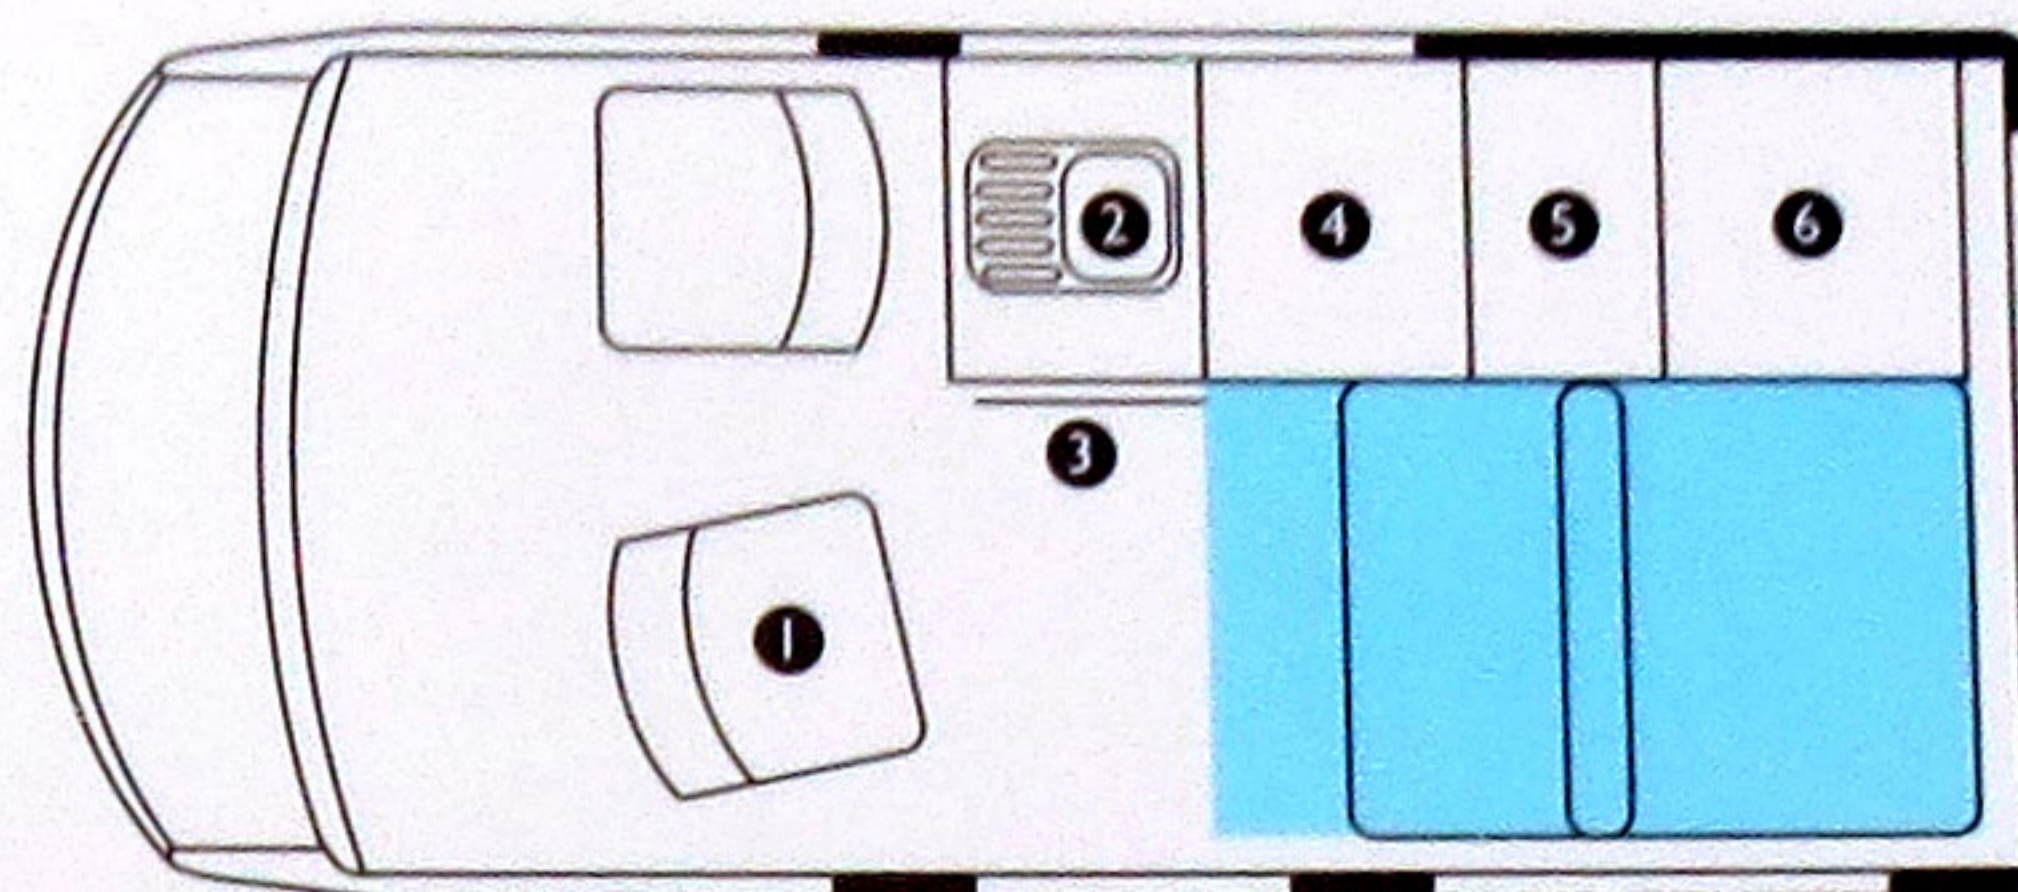

Villa Elevating Roof

Villa High Top

Villa Low Line

SPECIFICATIONS

VILLA High Top

HEIGHT	2.63M/8'7 1/2"
WIDTH	2.16M/7'1" inc mirrors
LENGTH	4.66M/15'3 1/2"

VILLA Elevating Roof

HEIGHT	2.21M/7'3"
WIDTH	2.16M/7'1" inc mirrors
LENGTH	4.66M/15'3 1/2"

1. Swivel cab seat
2. Sink
3. Fridge
4. Hob
5. Storage
6. Wardrobe

VILLA Low Line

HEIGHT	1.98M/6'6"
WIDTH	2.16M/7'1" inc mirrors
LENGTH	4.66M/15'3 1/2"

THE VILLA RANGE

- Full length, insulated high top with multi-position ventilator and fly screen.
- 'One action' solid sided and insulated elevating roof or canvas side.
- Choice of colour schemes.
- Ash framed doors. Formica worktops.
- Double bed - 6'1" long.
- 3 burner hob with grill cooker.
- Cassette fly screens on all opening windows.
- Thetford Porta Potti.
- 3-way Electrolux RM4213 'tilt tolerant' refrigerator with freezer compartment.
- Mains hook-up, battery level indicator.
- Quality chinaware.
- Passenger swivel seat.
- Under floor fresh water tank/level gauge.
- Under floor waste water tank.